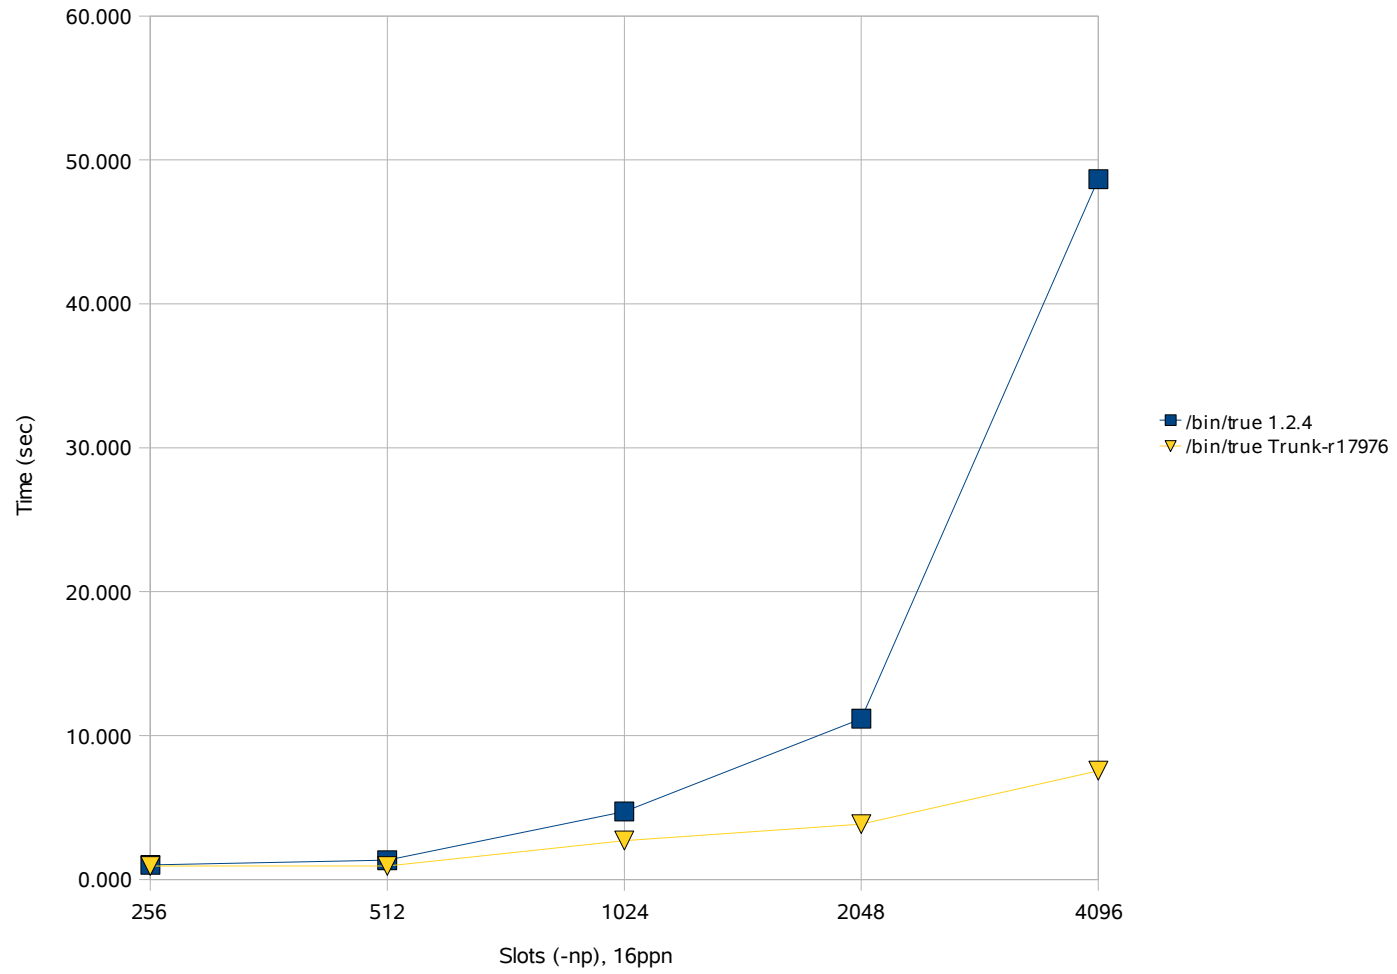

Summary for ORTE SSH Timings on TACC Ranger

ORTE SSH Timings on TACC Ranger for /bin/true

Summary for ORTE SSH Timings on TACC Ranger

ORTE SSH Timings on TACC Ranger for mpi_no_op